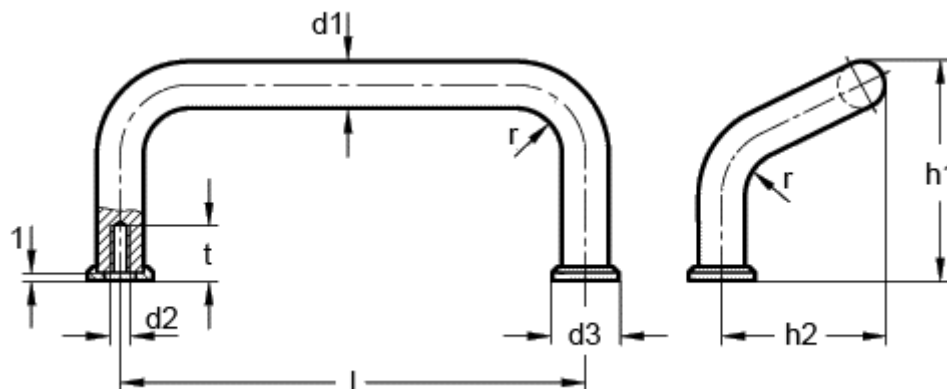

Article number: 20162053

Description: E+G Cabinet U-handle GN 425.1-10-120-CR

## Measures

d1	= 10
d2	= M5
d3	= 15
h1	= 47
h2	= 35
l +/-0.25	= 120
r	= 12
t min	= 12